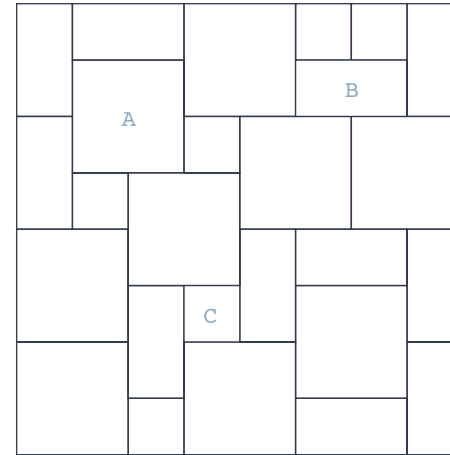

chalice paving

Chalice is available in 2 ready made Paving Pacs. Five different sizes are available for various applications (stones A-C have a depth of 35mm whereas stones D and E are available in 32mm depth).

Colours

Honey
Brown

Mellow
Gold

chalice 5.76m paving pac

chalice 7.29m paving pac

Stone	Size	Unit Weight	Pallet Weight	No. / m2	m2 Per Pack	No. Per Pallet	Stones Per Pac
A	600 x 600 x 35	26	780	2.8	10.7	30	9
B	600 x 300 x 35	13	780	5.5	10.9	60	11
C	300 x 300 x 35	6.5	390	11	5.5	60	6
Chalice 5.76m Paving Pac			413		5.76		26 mixed
Stone	Size	Unit Weight	Pallet Weight	No. / m2	m2 Per Pack	No. Per Pallet	Stones Per Pac
D	450 x 450 x 32	13	1040	5	16	80	25
E	450 x 225 x 32	6.5	520	10	8	80	22
Chalice 7.29m Paving Pac			468		7.29		47 mixed