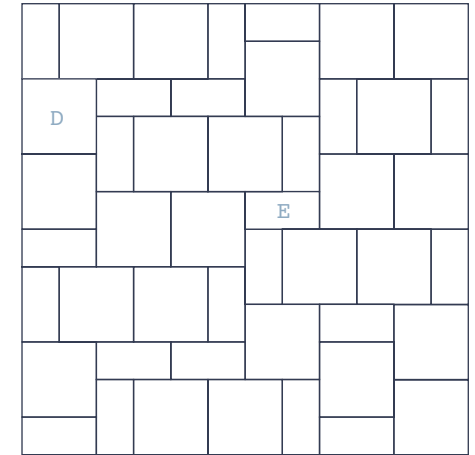

chalice paving

Chalice is available in 2 ready made Paving Pacs. Five different sizes are available for various applications (stones A-C have a depth of 35mm whereas stones D and E are available in 32mm depth).

Colours

Honey
Brown

Mellow
Gold

chalice 5.76m paving pac

chalice 7.29m paving pac

Stone	Size	Unit Weight	Pallet Weight	No. / m2	m2 Per Pack	No. Per Pallet	Stones Per Pac
A	600 x 600 x 35	26	780	2.8	10.7	30	9
B	600 x 300 x 35	13	780	5.5	10.9	60	11
C	300 x 300 x 35	6.5	390	11	5.5	60	6
Chalice 5.76m Paving Pac			413		5.76		26 mixed
Stone	Size	Unit Weight	Pallet Weight	No. / m2	m2 Per Pack	No. Per Pallet	Stones Per Pac
D	450 x 450 x 32	13	1040	5	16	80	25
E	450 x 225 x 32	6.5	520	10	8	80	22
Chalice 7.29m Paving Pac			468		7.29		47 mixed