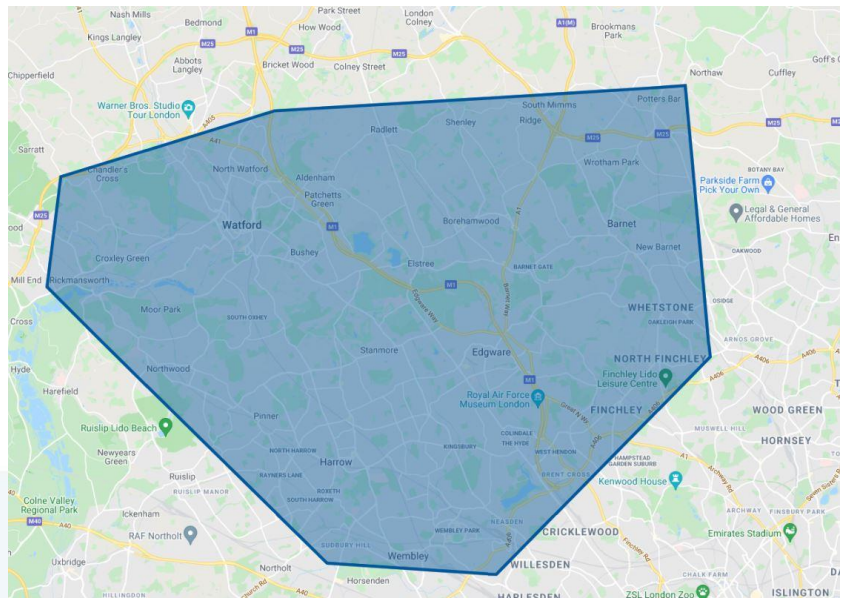

# Northwest London Business Unit Requirement

**Target Location:** Northwest London & Environs.

-  Edgware
-  Barnet
-  Stanmore
-  Harrow
-  Elstree
-  Finchley
-  Watford
-  Wembley

**Space Required:** Up to **1,000 Sq Ft** for a niche specialist business ideally in a building with character & parking.