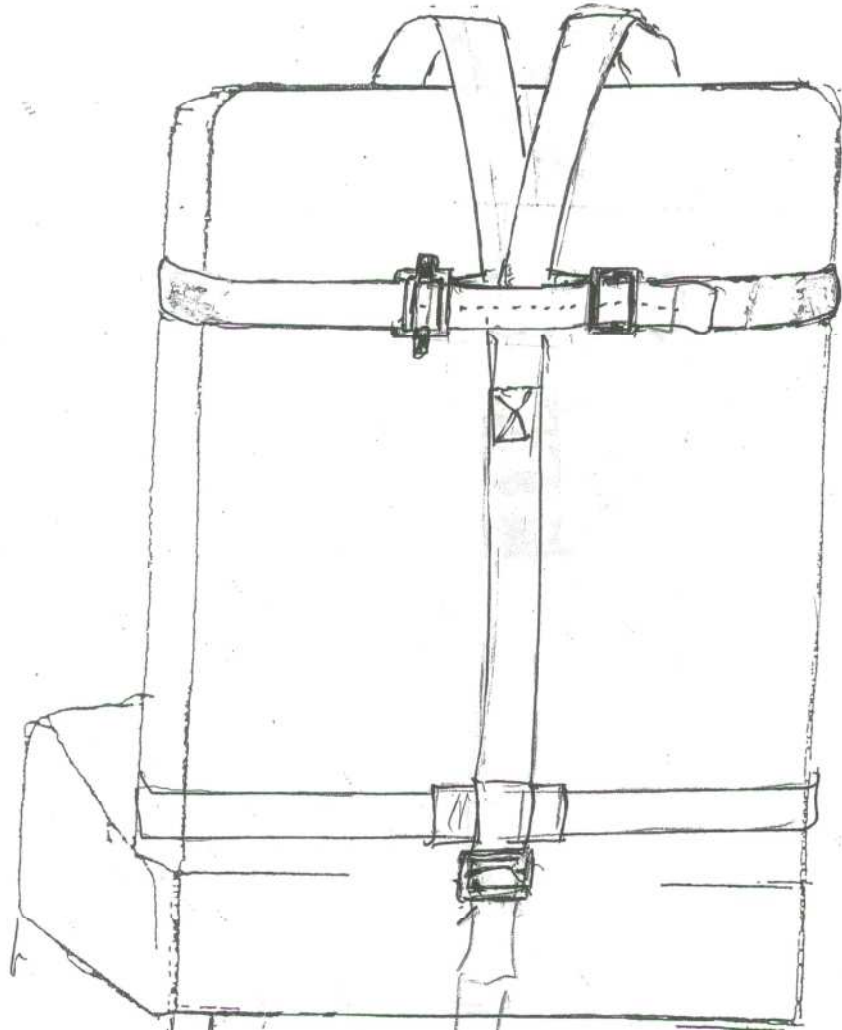

Retaining Chair Strap

Some seats may be narrow at the top and the shoulder straps may tend to slip off. Fitting a retaining chair strap horizontally around the seat back - as shown below will hold the shoulder straps in position.

Cat. Ref: RCS19

The Sketch above shows the Model 19A harness fitted with a RCS19

Crelling Harnesses For Disabled Ltd.

12 Crescent East, Thornton-Cleveleys, Lancashire, FY5 3LJ

Tel: 01253 852298 Fax: 01253 821780 Email: info@crelling.com Website: www.crelling.com