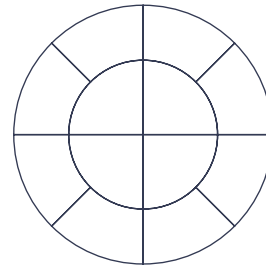

# chalice circle

Chalice Circle Patio Pac is available in three options and a choice of two colours.

## Colours

Honey  
Brown

Mellow  
Gold

**Option 1**  
Chalice Circle 1.5m  
dia Patio Pac

**Option 2**  
Chalice Circle Patio Pac  
with Corner Infil Sets

**Option 3**  
Chalice Circle Patio Pac with  
Corner Infil Sets and Chalice  
Paving. Includes 20 x Chalice  
Paving slabs, 450x450mm

	Outer Dimension	Pallet Weight	m2 Per Pack
1. Chalice Circle Patio Pac	1500 dia	90	1.77
2. Including Corner Infil Sets	1800 x 1800	166	3.24
3. Including Chalice Paving	2700 x 2700	426	7.29

the art of landscaping... **naturally**