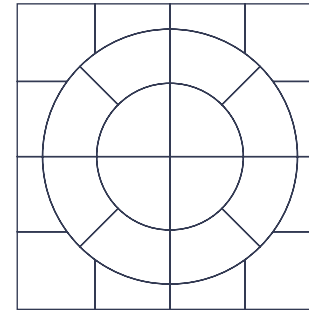

Option 2
Chalice Circle Patio Pac
with Corner Infil Sets