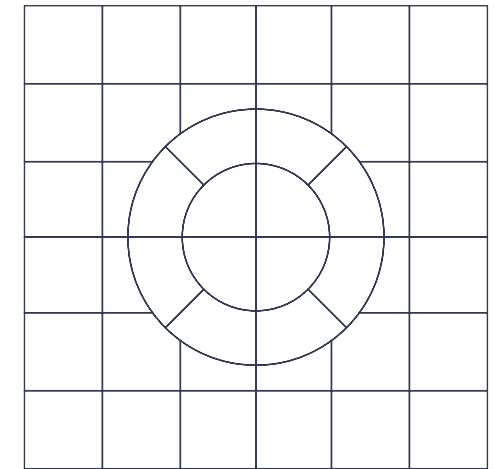

## Colours

Honey  
Brown

Mellow  
Gold

**Option 1**  
Chalice Circle 1.5m  
dia Patio Pac

**Option 2**  
Chalice Circle Patio Pac  
with Corner Infil Sets

**Option 3**  
Chalice Circle Patio Pac with  
Corner Infil Sets and Chalice  
Paving. Includes 20 x Chalice  
Paving slabs, 450x450mm

	Outer Dimension	Pallet Weight	m2 Per Pack
1. Chalice Circle Patio Pac	1500 dia	90	1.77
2. Including Corner Infil Sets	1800 x 1800	166	3.24
3. Including Chalice Paving	2700 x 2700	426	7.29

the art of landscaping... **naturally**