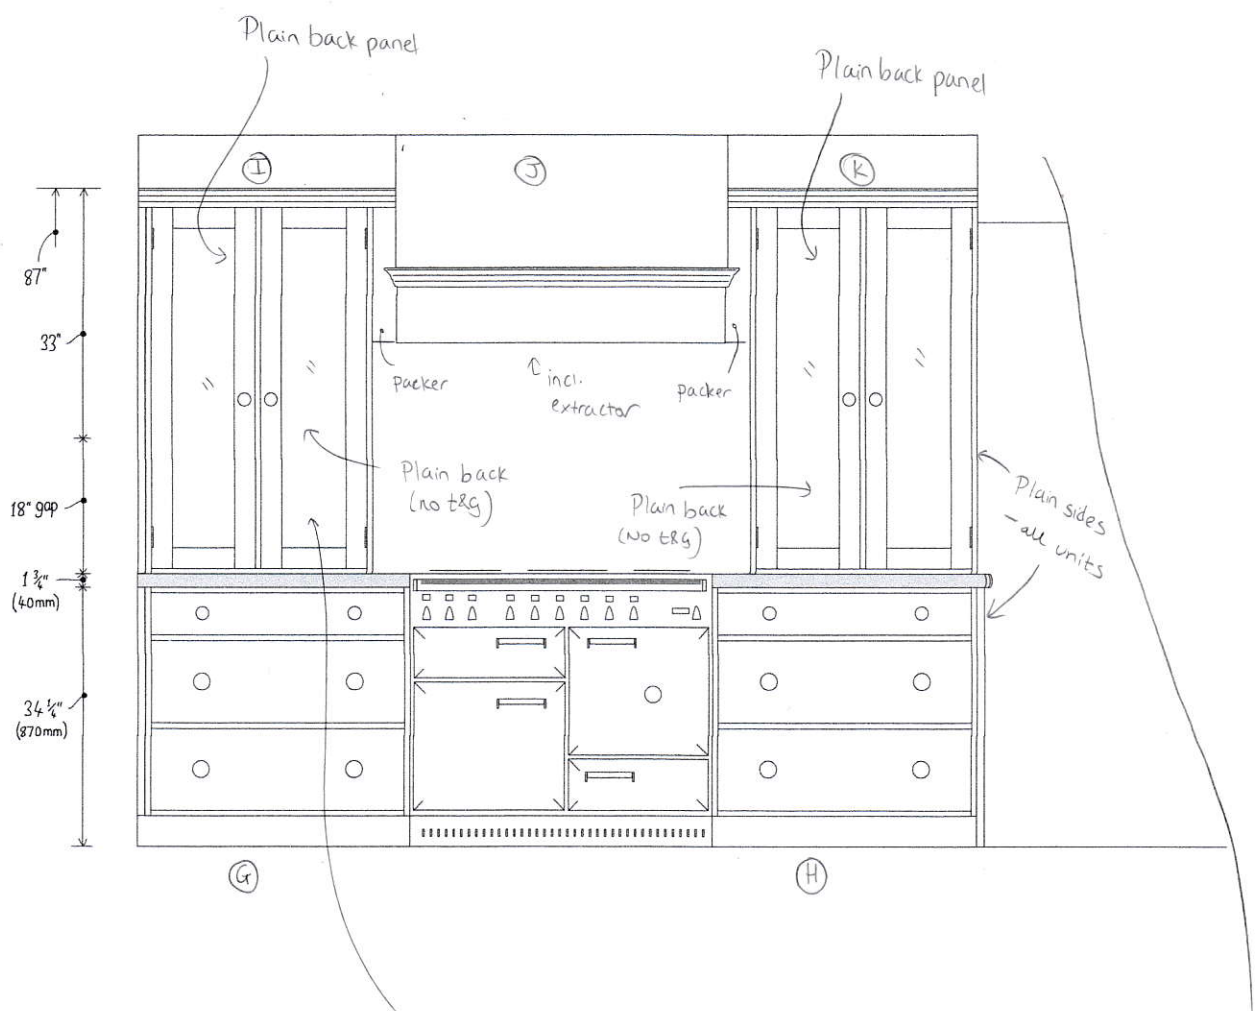

\* BACK WALLS of (I) and (K) plain (no t&g) → + £35 for each unit

Microwave in here - 350mm deep

# Kitchen quotation

for....

Anisa Razzaque

Date.... 05/05/17

(A)	1 DOOR HILING	_____	227
(B)	BIN UNIT (INC. 32L + 10L BIN)	_____	410
(C)	SINK UNIT (NOT INC. SINK)	_____	285
(D)	TRAY / CHOPPING BOARD RACK	_____	110
(E)	DISHWASHER DOOR	_____	85
(F)	PLAIN END SUPPORT PANEL	_____	90
(G)	3 DRAWER STACK (+ SOFT CLOSERS)	_____	465
(H)	3 DRAWER STACK (+ SOFT CLOSERS) (+ PLAIN END PANEL)	_____	555
(I)	2 DOOR WORKTOP STANDING UNIT (GLAZED) (+ PLAIN BACK)	_____	560
(J)	EXTRACTOR CABINET (INC. EXTRACTOR)	_____	535
(K)	2 DOOR WORKTOP STANDING UNIT (GLAZED) (+ PLAIN BACK)	_____	560

£970

£ 4852

\* Plain back panel to (I) + (K)  
(No tongue + groove)

\* Insides of (I) + (K) painted a different  
colour to external surfaces

\* No curved corners

\* Plain sides

\* Shaker style doors + drawers