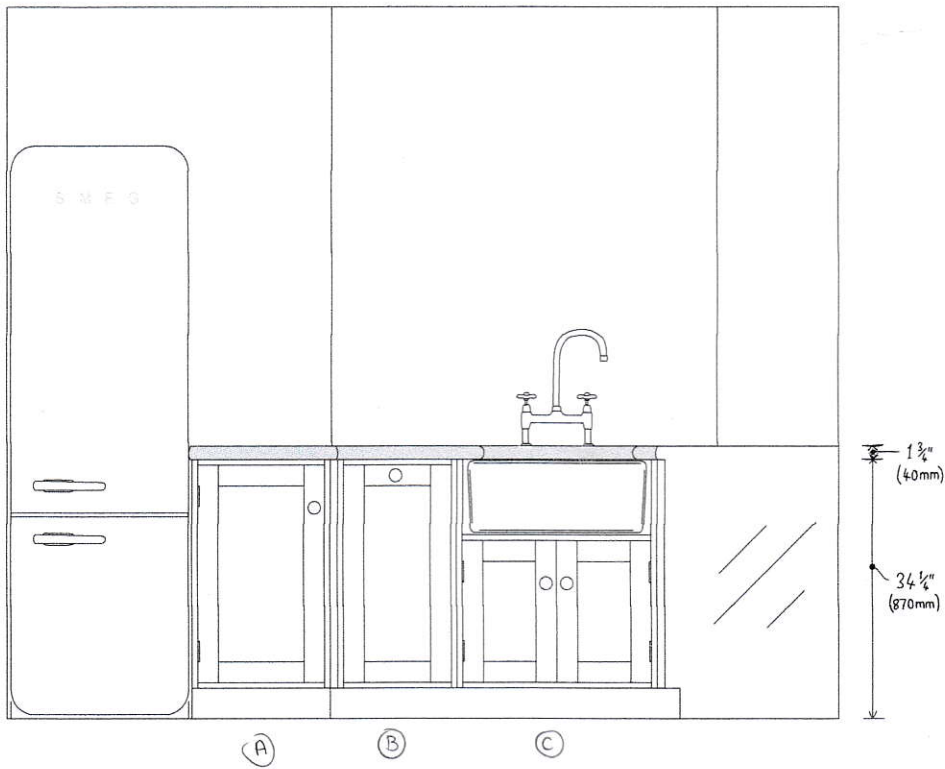

\* BACK WALLS of (I) and (K) plain (no t&g) → + £35 for each unit

Microwave in here - 350mm deep

# Kitchen quotation

for....

Anisa Razzaque

Date.... 05/05/17

(A)	1 DOOR HILING	_____	227
(B)	BIN UNIT (INC. 32L + 10L BIN)	_____	410
(C)	SINK UNIT (NOT INC. SINK)	_____	285
(D)	TRAY / CHOPPING BOARD RACK	_____	110
(E)	DISHWASHER DOOR	_____	85
(F)	PLAIN END SUPPORT PANEL	_____	90
(G)	3 DRAWER STACK (+ SOFT CLOSERS)	_____	465
(H)	3 DRAWER STACK (+ SOFT CLOSERS) (+ PLAIN END PANEL)	_____	555
(I)	2 DOOR WORKTOP STANDING UNIT (GLAZED) (+ PLAIN BACK)	_____	560
(J)	EXTRACTOR CABINET (INC. EXTRACTOR)	_____	535
(K)	2 DOOR WORKTOP STANDING UNIT (GLAZED) (+ PLAIN BACK)	_____	560

£970

£ 4852

\* Plain back panel to (I) + (K)  
(No tongue + groove)

\* Insides of (I) + (K) painted a different  
colour to external surfaces

\* No curved corners

\* Plain sides

\* Shaker style doors + drawers